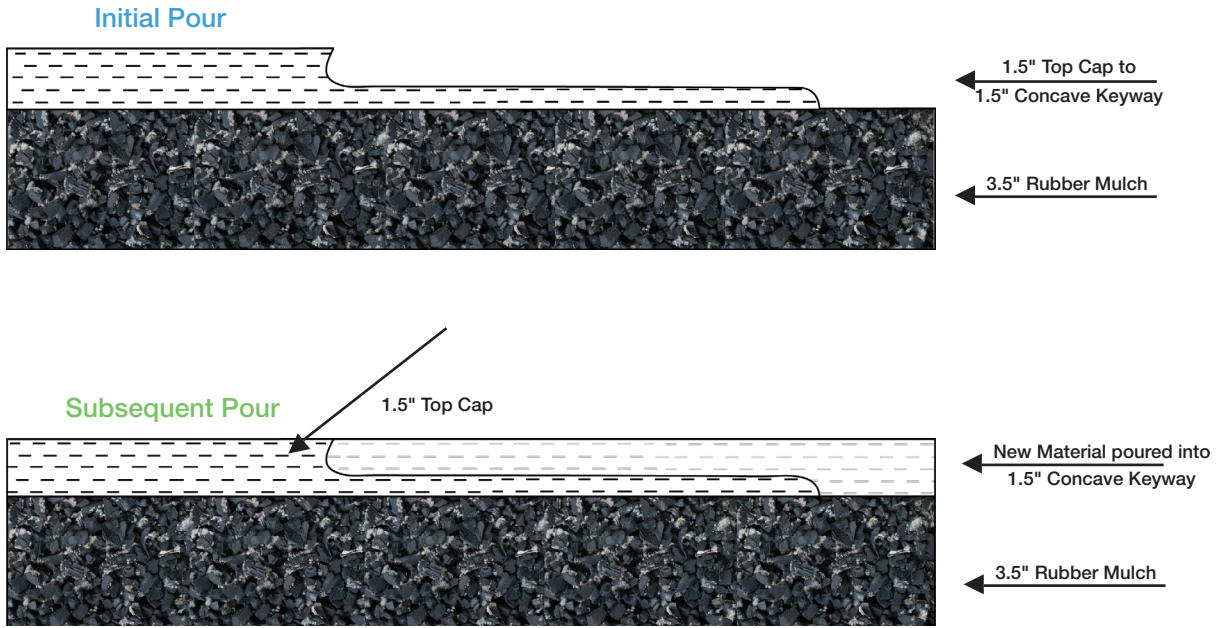

## TAPERED EDGE TO LOOSE - FILL

## CURB DETAIL

**CREATING JOY THROUGH SAFE PLAY SURFACING™**

## MULTI DAY POUR SECURE SEAM-LINE DETAIL

**CREATING JOY THROUGH SAFE PLAY SURFACING™**